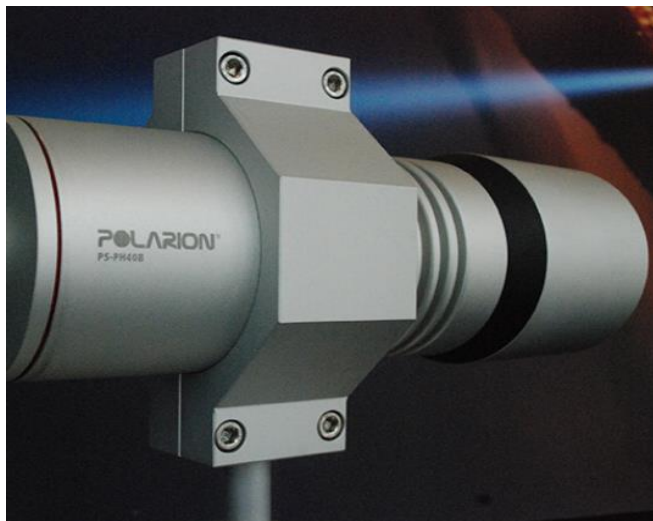

PS-ST40B

Specification HID Searchlight

Lamp	Xenon HID Lamp
Lamp Power	40W
Max Luminous Flux	4,000lm
Lamp Life	Up to 2,500hrs
Color temperature	4,300K
Illumination distance	Max 1.2km
Material	AL6061
Input Voltage	DC 10~18V
Dimensions(mm)	Head Diameter 73
SMPS	PPS-150-15
Input Voltage	AC 100~240V / 50~60Hz
Output Voltage	DC 15V / 10A
Dimensions(mm)	250(W) * 160(L) * 90(H)
Weight	1.23kg
Exterior Material	Reinforced Plastics
Cable Length	5.0m